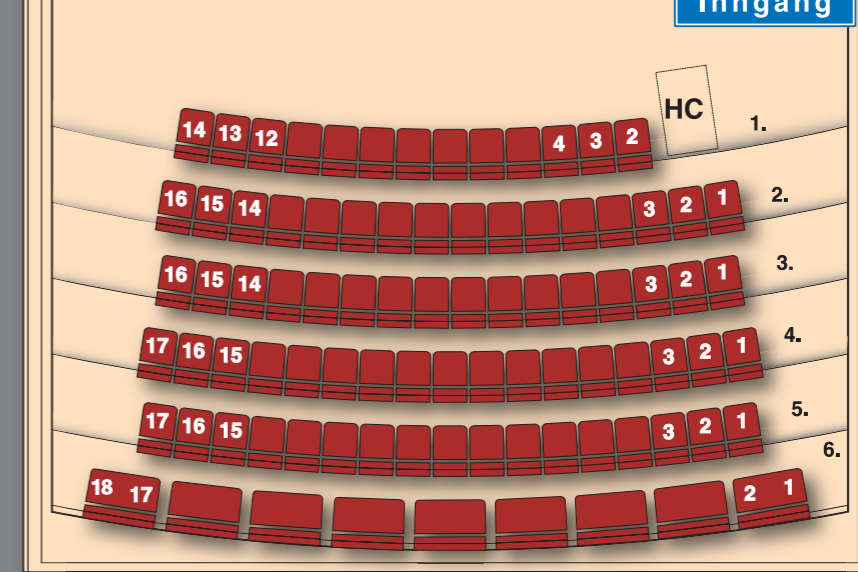

Kong Rakne

Scene

Kisi

Front

Inngang

Vesong

Front