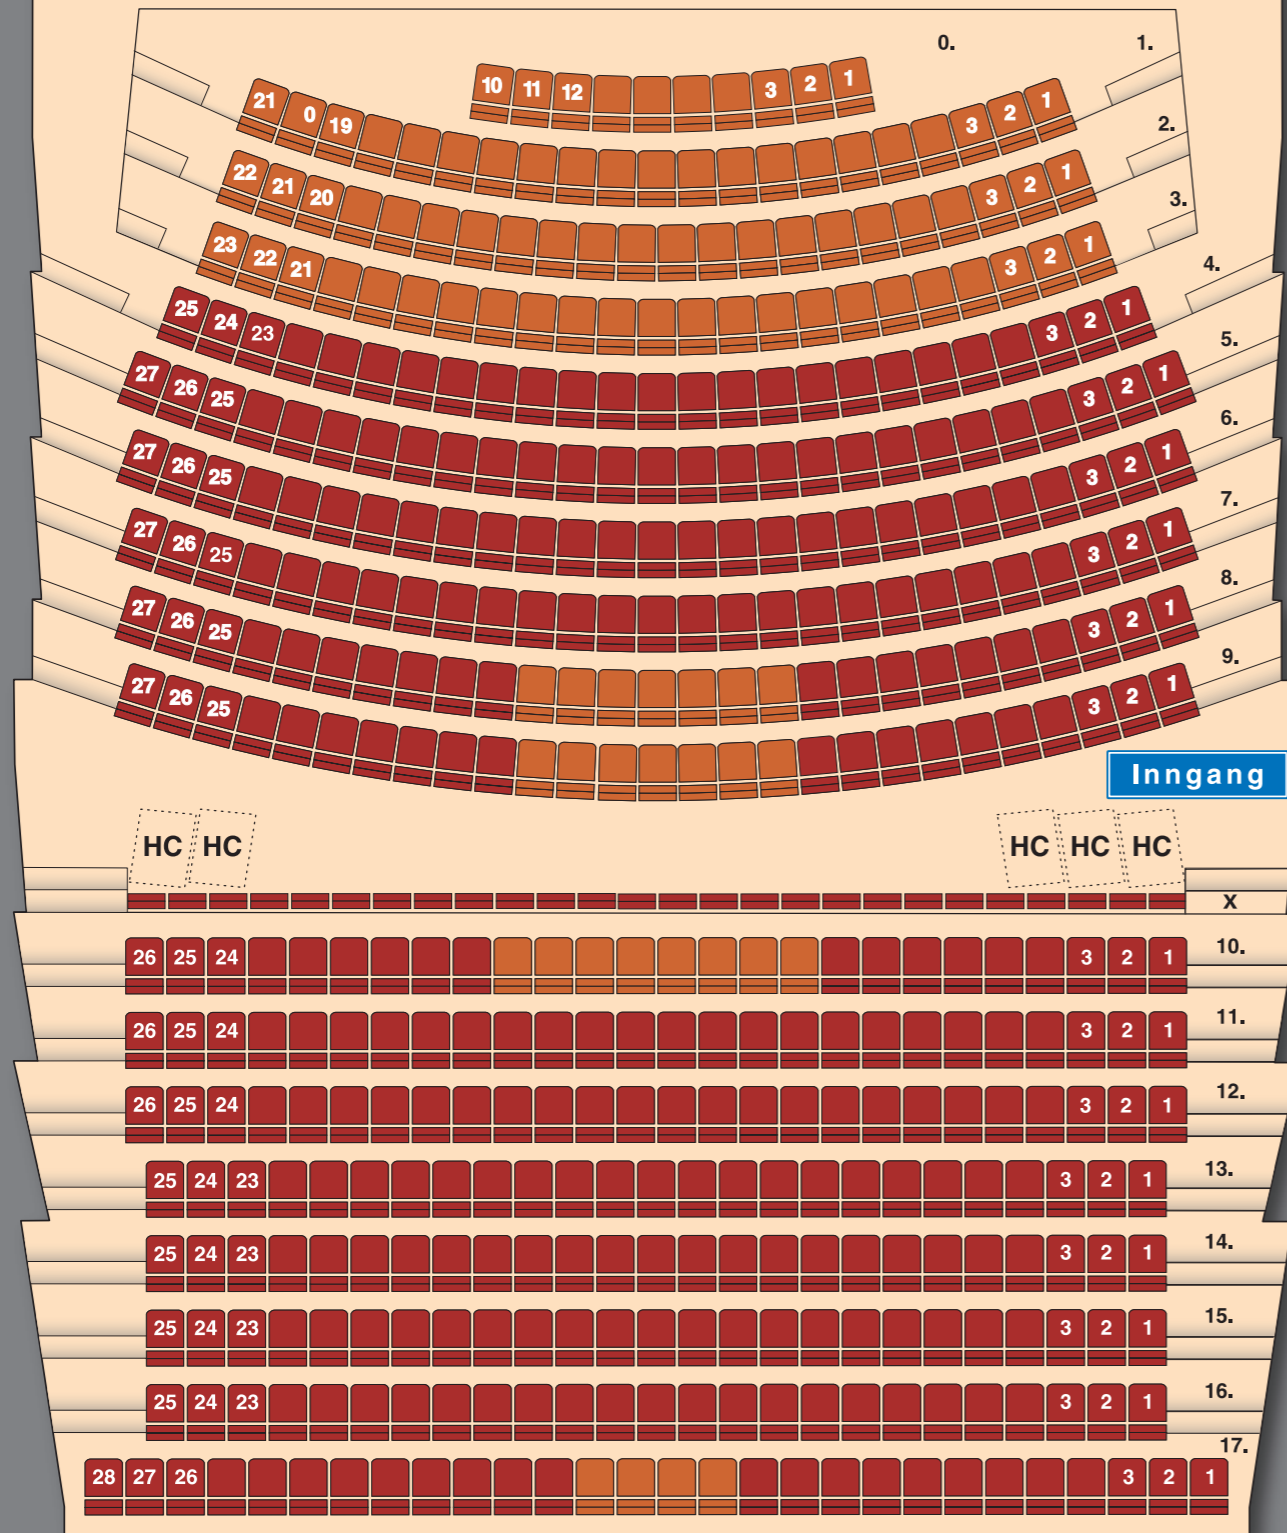

Kong Rakne

Scene

Kisi

Front

Inngang

Vesong

Front